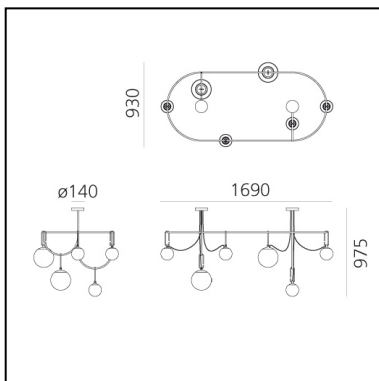

nh S5 Elliptic

Neri&Hu

IP20    Dimmerable: 

LUMINAIRE

- Watt: **50W**
- Voltage: **220-240V**
- Delivered lumens output: **3313lm**
- CCT: **3000K**
- Efficiency: **77%**
- Efficacy: **77.04lm/W**

Notes

DESCRIPTION

PRODUCT CODE: 1279010A

FEATURES

- Article Code: **1279010A**
- Colour: **Black/brass**
- Installation: **Suspension**
- Material: **Blown glass, brushed brass**
- Series: **Design Collection**
- Environment: **Indoor**
- design by: **Neri&Hu**

DIMENSIONS

- Length: **cm 169**
- Width: **cm 93**
- Height: **cm 97.5**
- Base Diameter: **cm 14**

SOURCES NOT INCLUDED

- Category: **LED RETROFIT**
- Number: **2**
- Watt: **15W**
- Socket: **E27**
- Category: **LED RETROFIT**
- Number: **4**
- Watt: **5W**
- Socket: **E14**